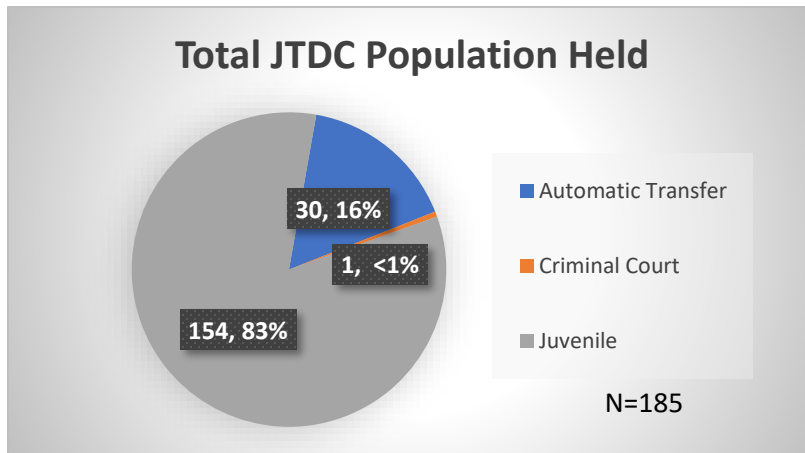

Daily Data Dashboard – March 27, 2024
Demographics for JTDC Population
Wednesday Morning Midnight Count

Total # of probation Involved youth¹: 1,318

¹ Probation Active: Any youth who is pending sentencing with an active social history, has been formally placed on probation or supervision with Cook County Juvenile Probation on the date of the report.

*Age, Gender and Race for Criminal Court population (N=1) is not represented in this report.

Daily Data Dashboard – March 27, 2024
Demographics for JTDC Population
Wednesday Morning Midnight Count