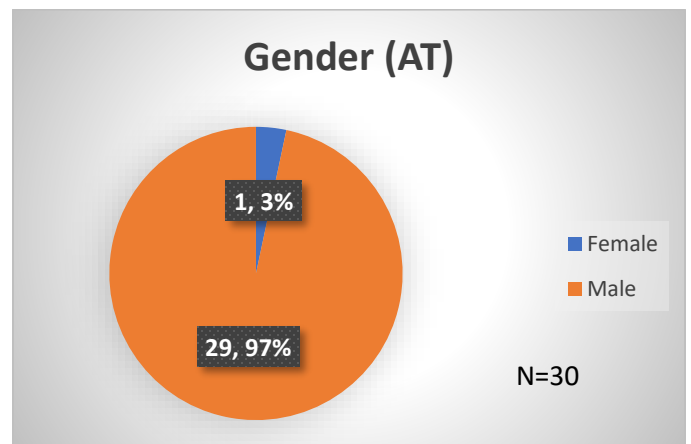

Daily Data Dashboard – March 27, 2024
Demographics for JTDC Population
Wednesday Morning Midnight Count

Total # of probation Involved youth¹: 1,318

¹ Probation Active: Any youth who is pending sentencing with an active social history, has been formally placed on probation or supervision with Cook County Juvenile Probation on the date of the report.

*Age, Gender and Race for Criminal Court population (N=1) is not represented in this report.

Daily Data Dashboard – March 27, 2024
Demographics for JTDC Population
Wednesday Morning Midnight Count