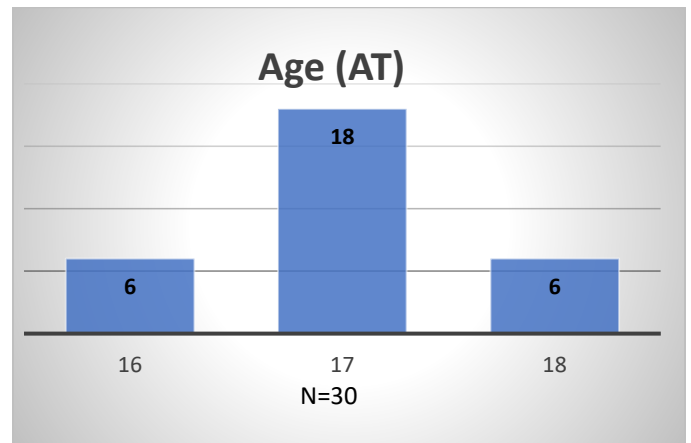

Daily Data Dashboard – March 27, 2024
Demographics for JTDC Population
Wednesday Morning Midnight Count

Total # of probation Involved youth¹: 1,318

¹ Probation Active: Any youth who is pending sentencing with an active social history, has been formally placed on probation or supervision with Cook County Juvenile Probation on the date of the report.

*Age, Gender and Race for Criminal Court population (N=1) is not represented in this report.

Daily Data Dashboard – March 27, 2024
Demographics for JTDC Population
Wednesday Morning Midnight Count