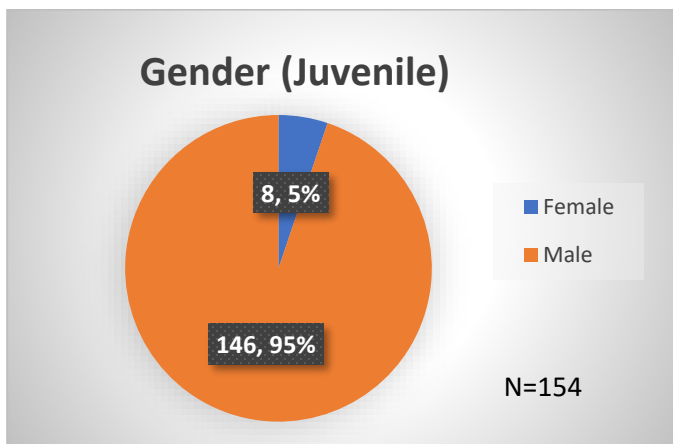

Daily Data Dashboard – March 27, 2024
Demographics for JTDC Population
Wednesday Morning Midnight Count

Total # of probation Involved youth¹: 1,318

¹ Probation Active: Any youth who is pending sentencing with an active social history, has been formally placed on probation or supervision with Cook County Juvenile Probation on the date of the report.

*Age, Gender and Race for Criminal Court population (N=1) is not represented in this report.

Daily Data Dashboard – March 27, 2024
Demographics for JTDC Population
Wednesday Morning Midnight Count