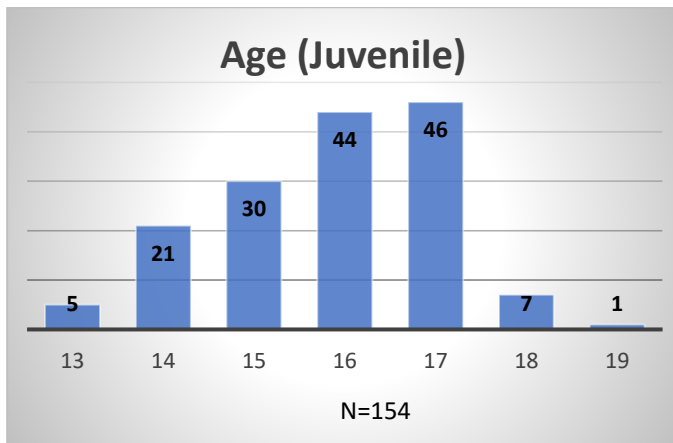

Daily Data Dashboard – March 27, 2024
Demographics for JTDC Population
Wednesday Morning Midnight Count

Total # of probation Involved youth¹: 1,318

¹ Probation Active: Any youth who is pending sentencing with an active social history, has been formally placed on probation or supervision with Cook County Juvenile Probation on the date of the report.

*Age, Gender and Race for Criminal Court population (N=1) is not represented in this report.

Daily Data Dashboard – March 27, 2024
Demographics for JTDC Population
Wednesday Morning Midnight Count